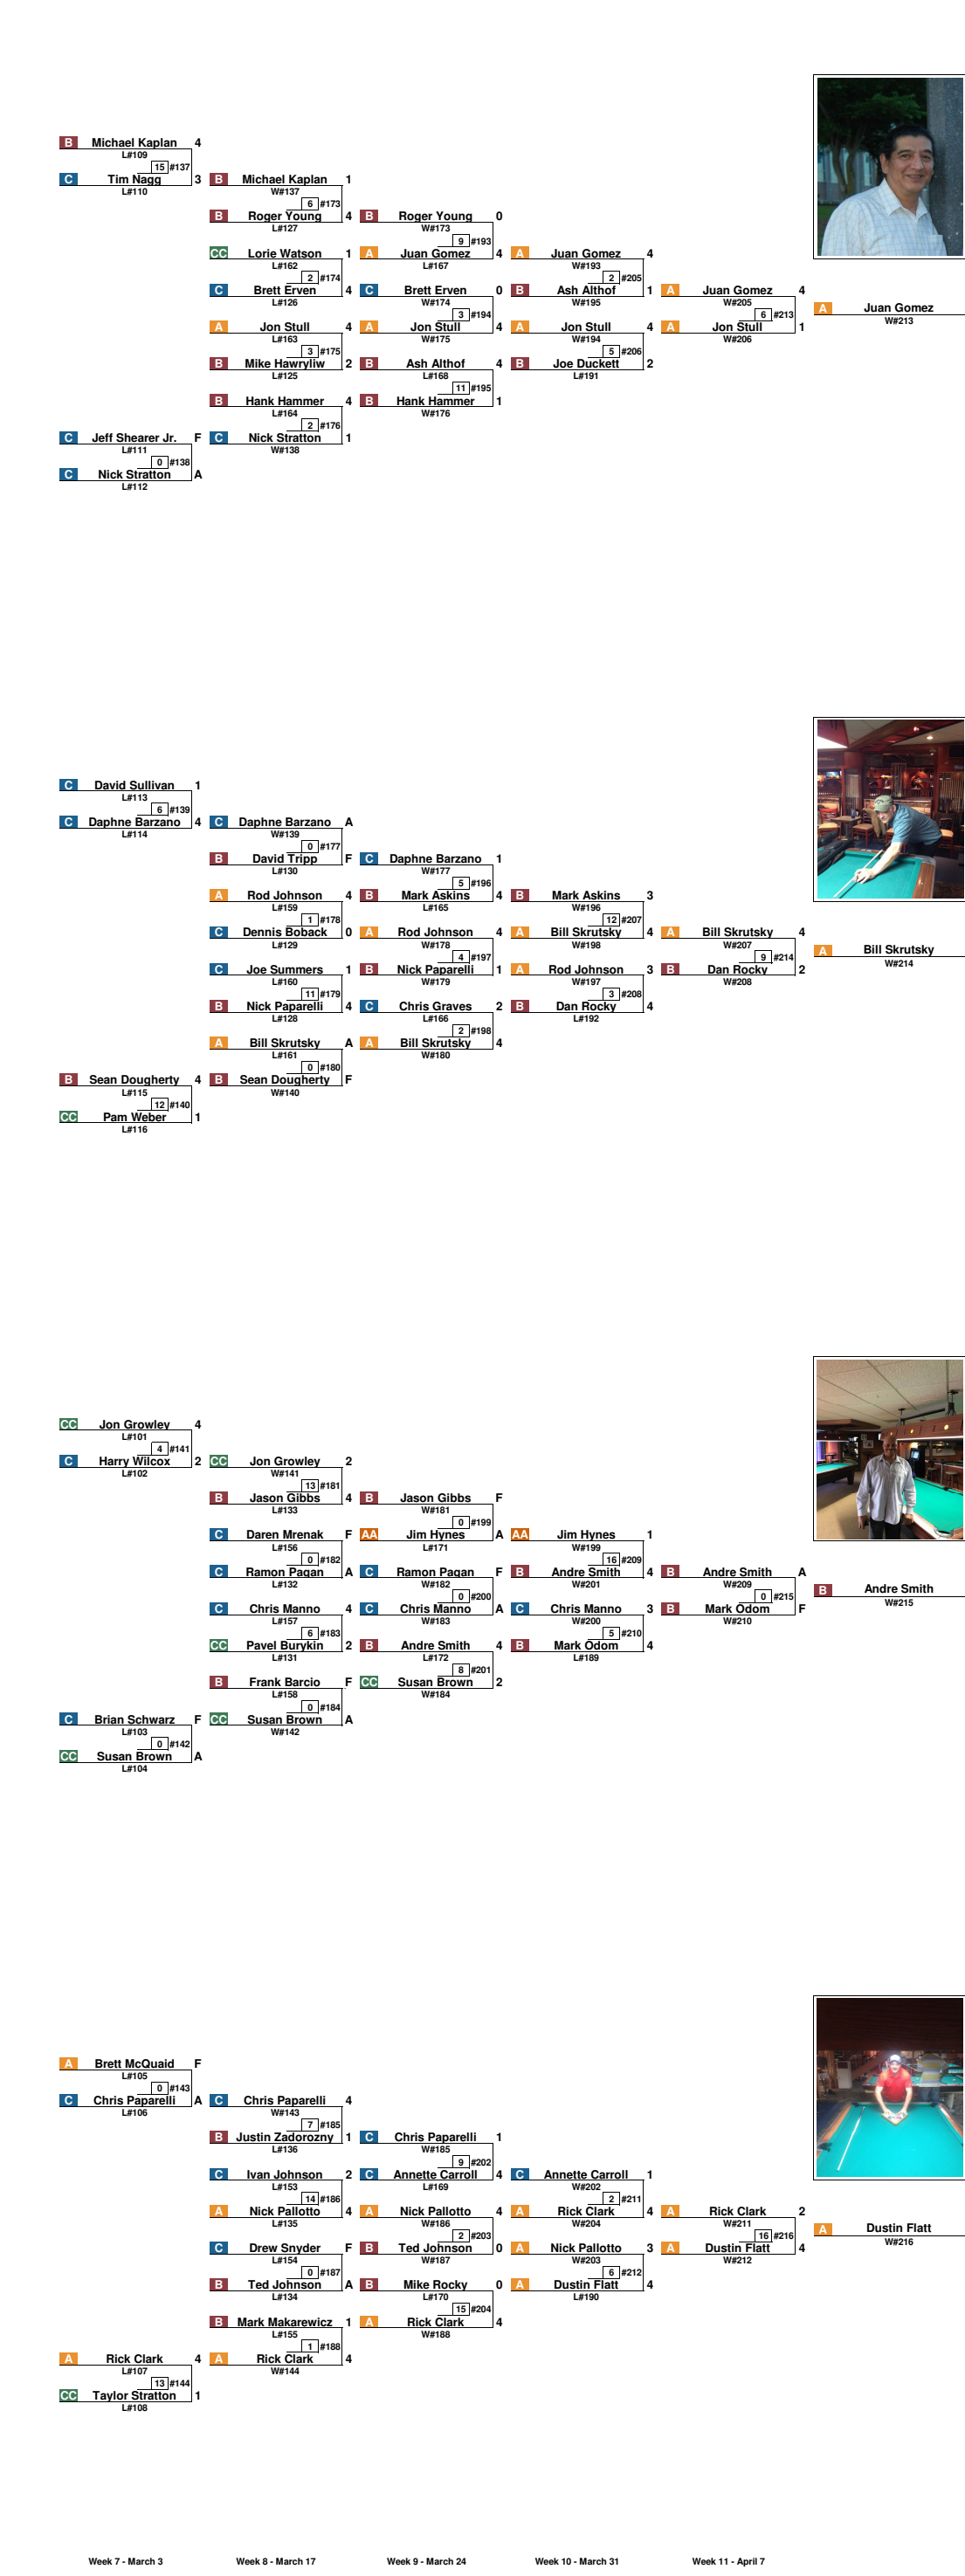

**NO LOSS
QUALIFYING BRACKETS
RACE TO 4**

**ONE LOSS
QUALIFYING BRACKETS
RACE TO 4**

**TWO LOSS
QUALIFYING BRACKETS
RACE TO 4**

**THREE LOSS
QUALIFYING BRACKETS
RACE TO 4**

**OVERALL CITY TOURNAMENT FINALS
CHAMPIONSHIP BRACKET
RACE TO 6**

**DIVISIONAL
CHAMPIONSHIP BRACKETS
RACE TO 5,4,4,4,3**

**2019 CITY OF ERIE POCKET BILLIARD TOURNAMENT
REGULATION TABLE, JANUARY 20TH**

SCHOFIELD EVENT™ 64 PLAYER QUALIFYING ROUNDS - QUADRUPLE ELIMINATION 16 PLAYER CHAMPIONSHIP ROUNDS - SINGLE ELIMINATION 4 PLAYER - 5 DIVISIONS - SUB TOURNAMENTS