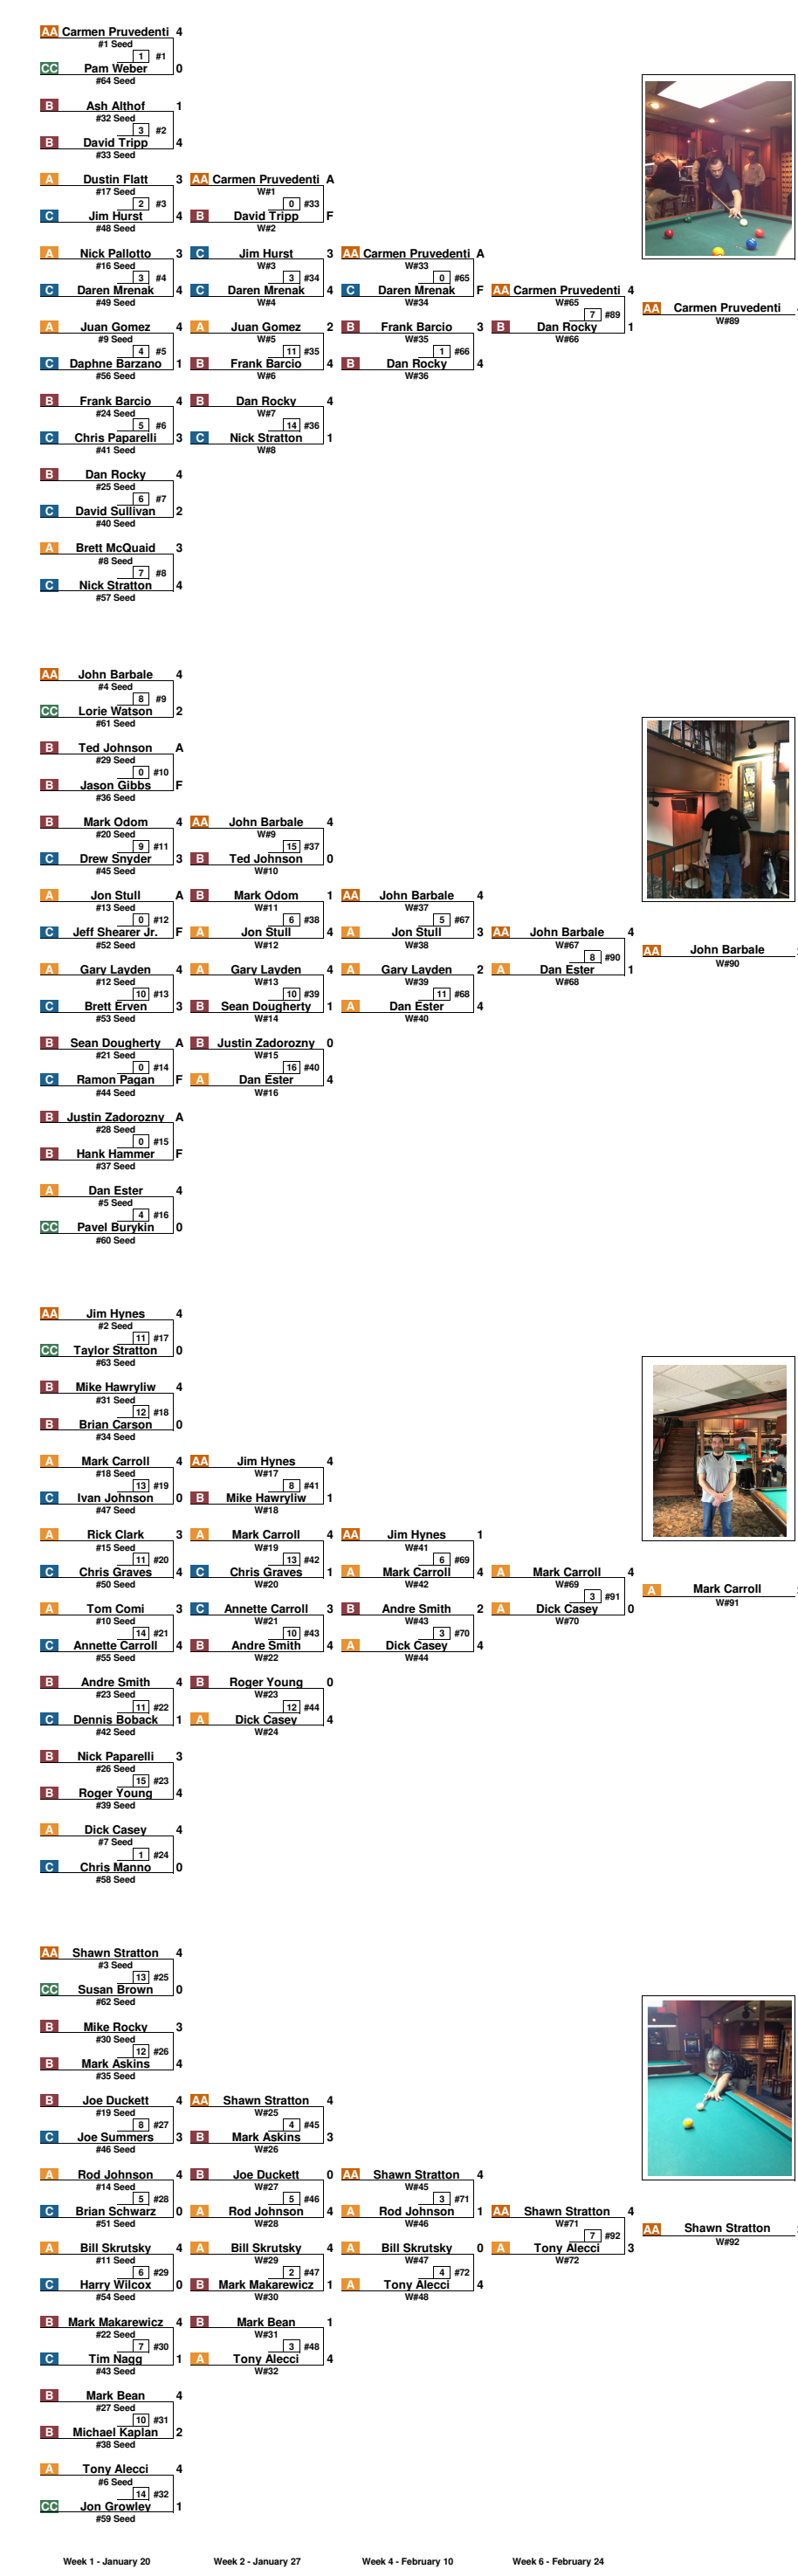

**NO LOSS
QUALIFYING BRACKETS
RACE TO 4**

**ONE LOSS
QUALIFYING BRACKETS
RACE TO 4**

**TWO LOSS
QUALIFYING BRACKETS
RACE TO 4**

**THREE LOSS
QUALIFYING BRACKETS
RACE TO 4**

**OVERALL CITY TOURNAMENT FINALS
CHAMPIONSHIP BRACKET
RACE TO 6**

**DIVISIONAL
CHAMPIONSHIP BRACKETS
RACE TO 5,4,4,4,3**

**2019 CITY OF ERIE POCKET BILLIARD TOURNAMENT
REGULATION TABLE, JANUARY 20TH**

SCHOFIELD EVENT™ 64 PLAYER QUALIFYING ROUNDS - QUADRUPLE ELIMINATION 16 PLAYER CHAMPIONSHIP ROUNDS - SINGLE ELIMINATION 4 PLAYER - 5 DIVISIONS - SUB TOURNAMENTS