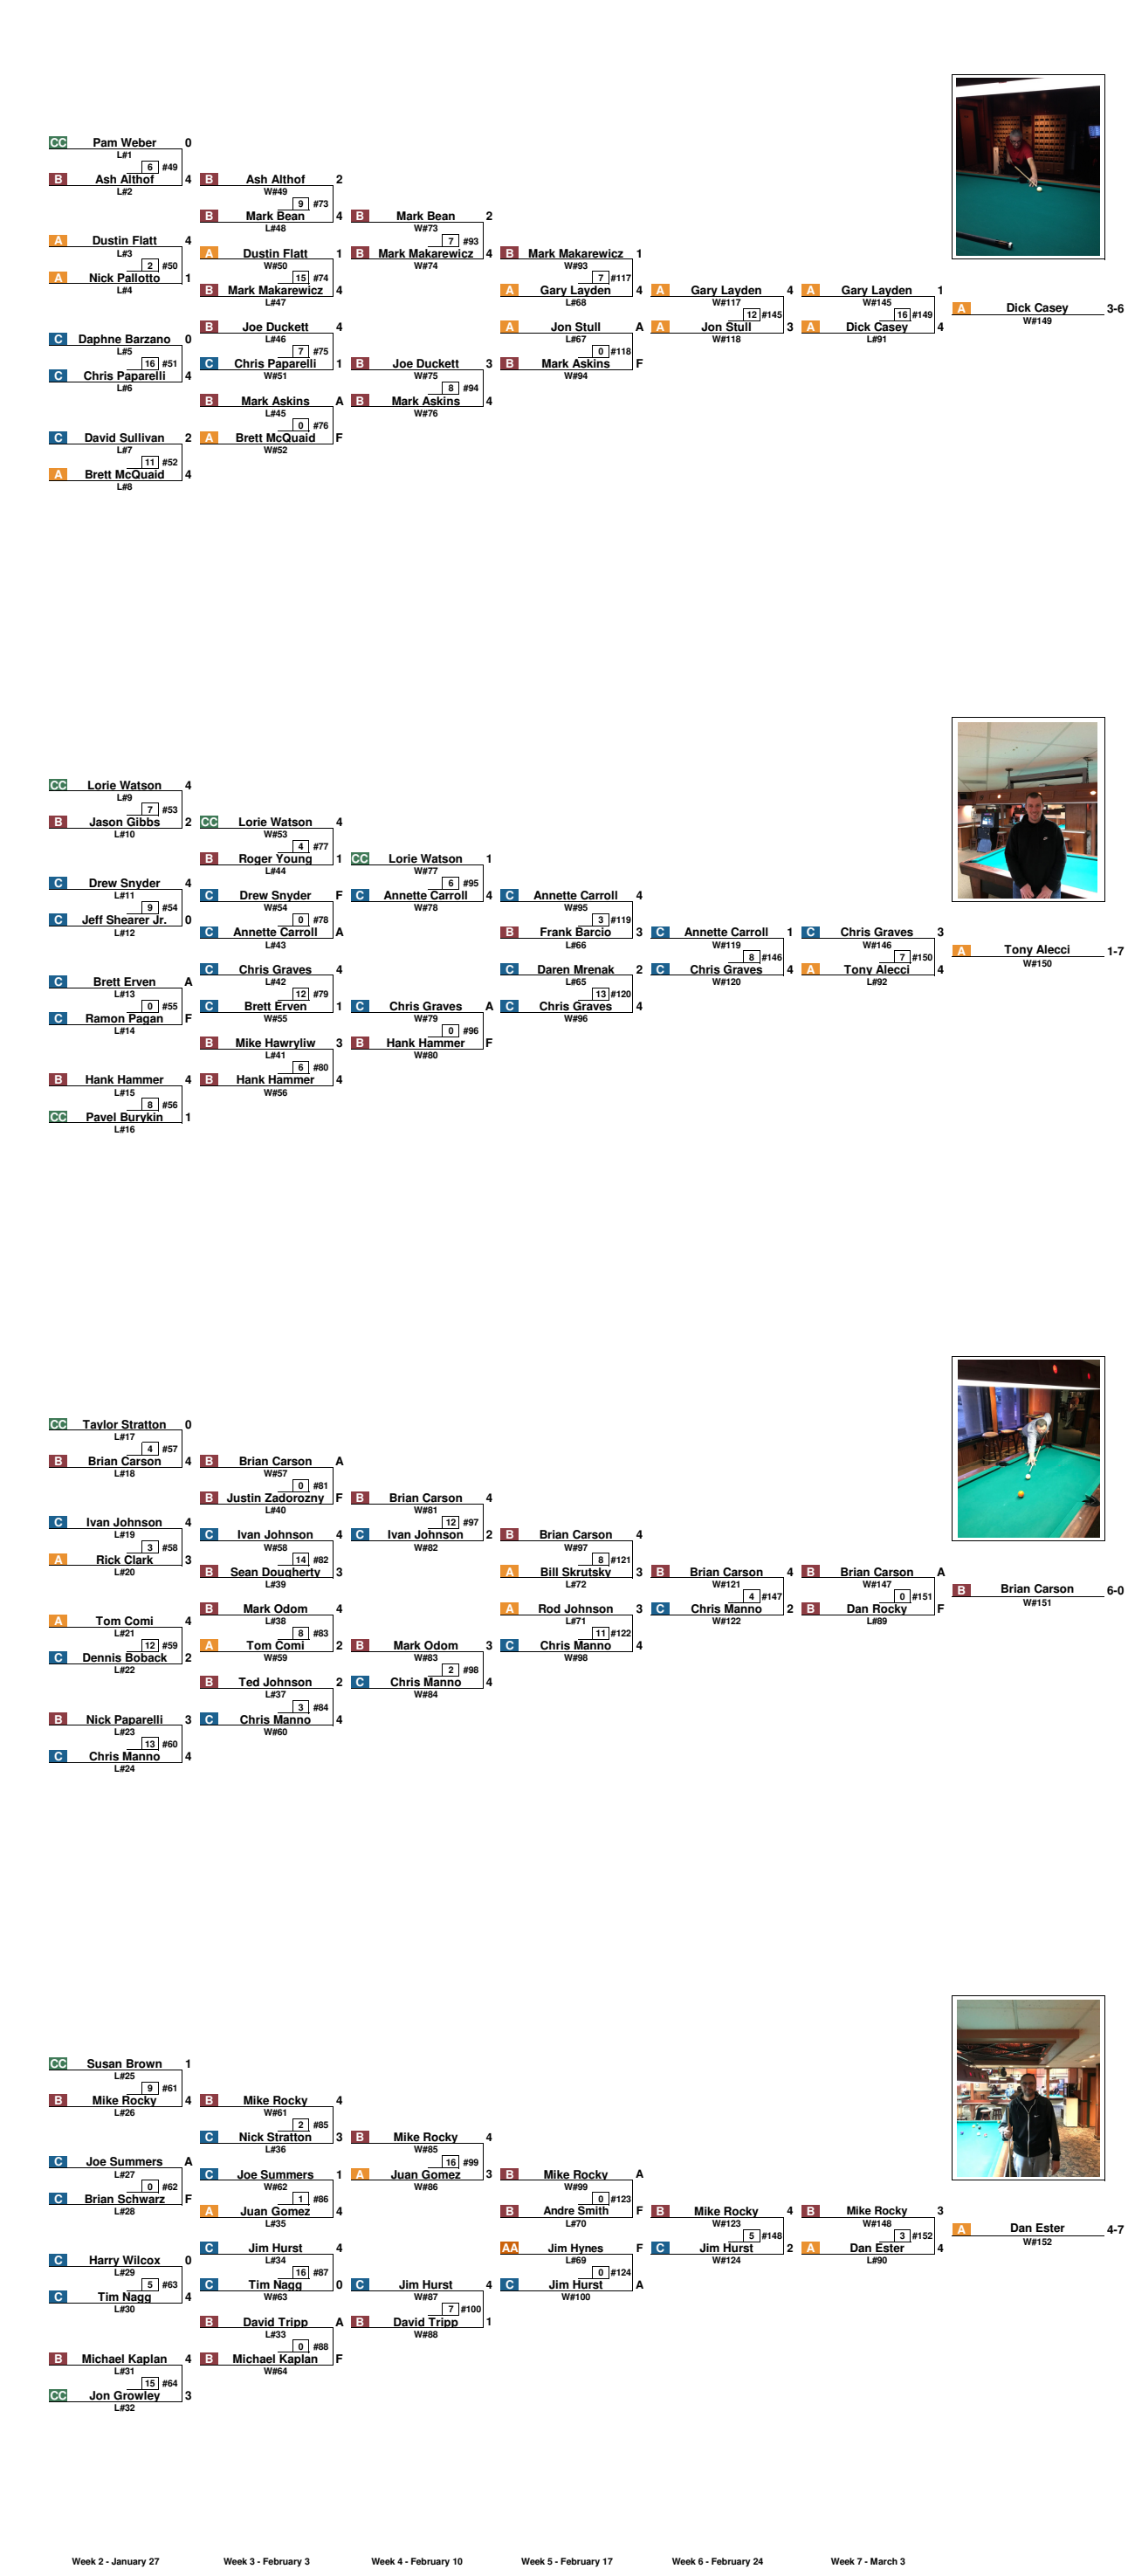

**NO LOSS
QUALIFYING BRACKETS
RACE TO 4**

**ONE LOSS
QUALIFYING BRACKETS
RACE TO 4**

**TWO LOSS
QUALIFYING BRACKETS
RACE TO 4**

**THREE LOSS
QUALIFYING BRACKETS
RACE TO 4**

**OVERALL CITY TOURNAMENT FINALS
CHAMPIONSHIP BRACKET
RACE TO 6**

**DIVISIONAL
CHAMPIONSHIP BRACKETS
RACE TO 5,4,4,4,3**

**2019 CITY OF ERIE POCKET BILLIARD TOURNAMENT
REGULATION TABLE, JANUARY 20TH**

SCHOFIELD EVENT™ 64 PLAYER QUALIFYING ROUNDS - QUADRUPLE ELIMINATION 16 PLAYER CHAMPIONSHIP ROUNDS - SINGLE ELIMINATION 4 PLAYER - 5 DIVISIONS - SUB TOURNAMENTS