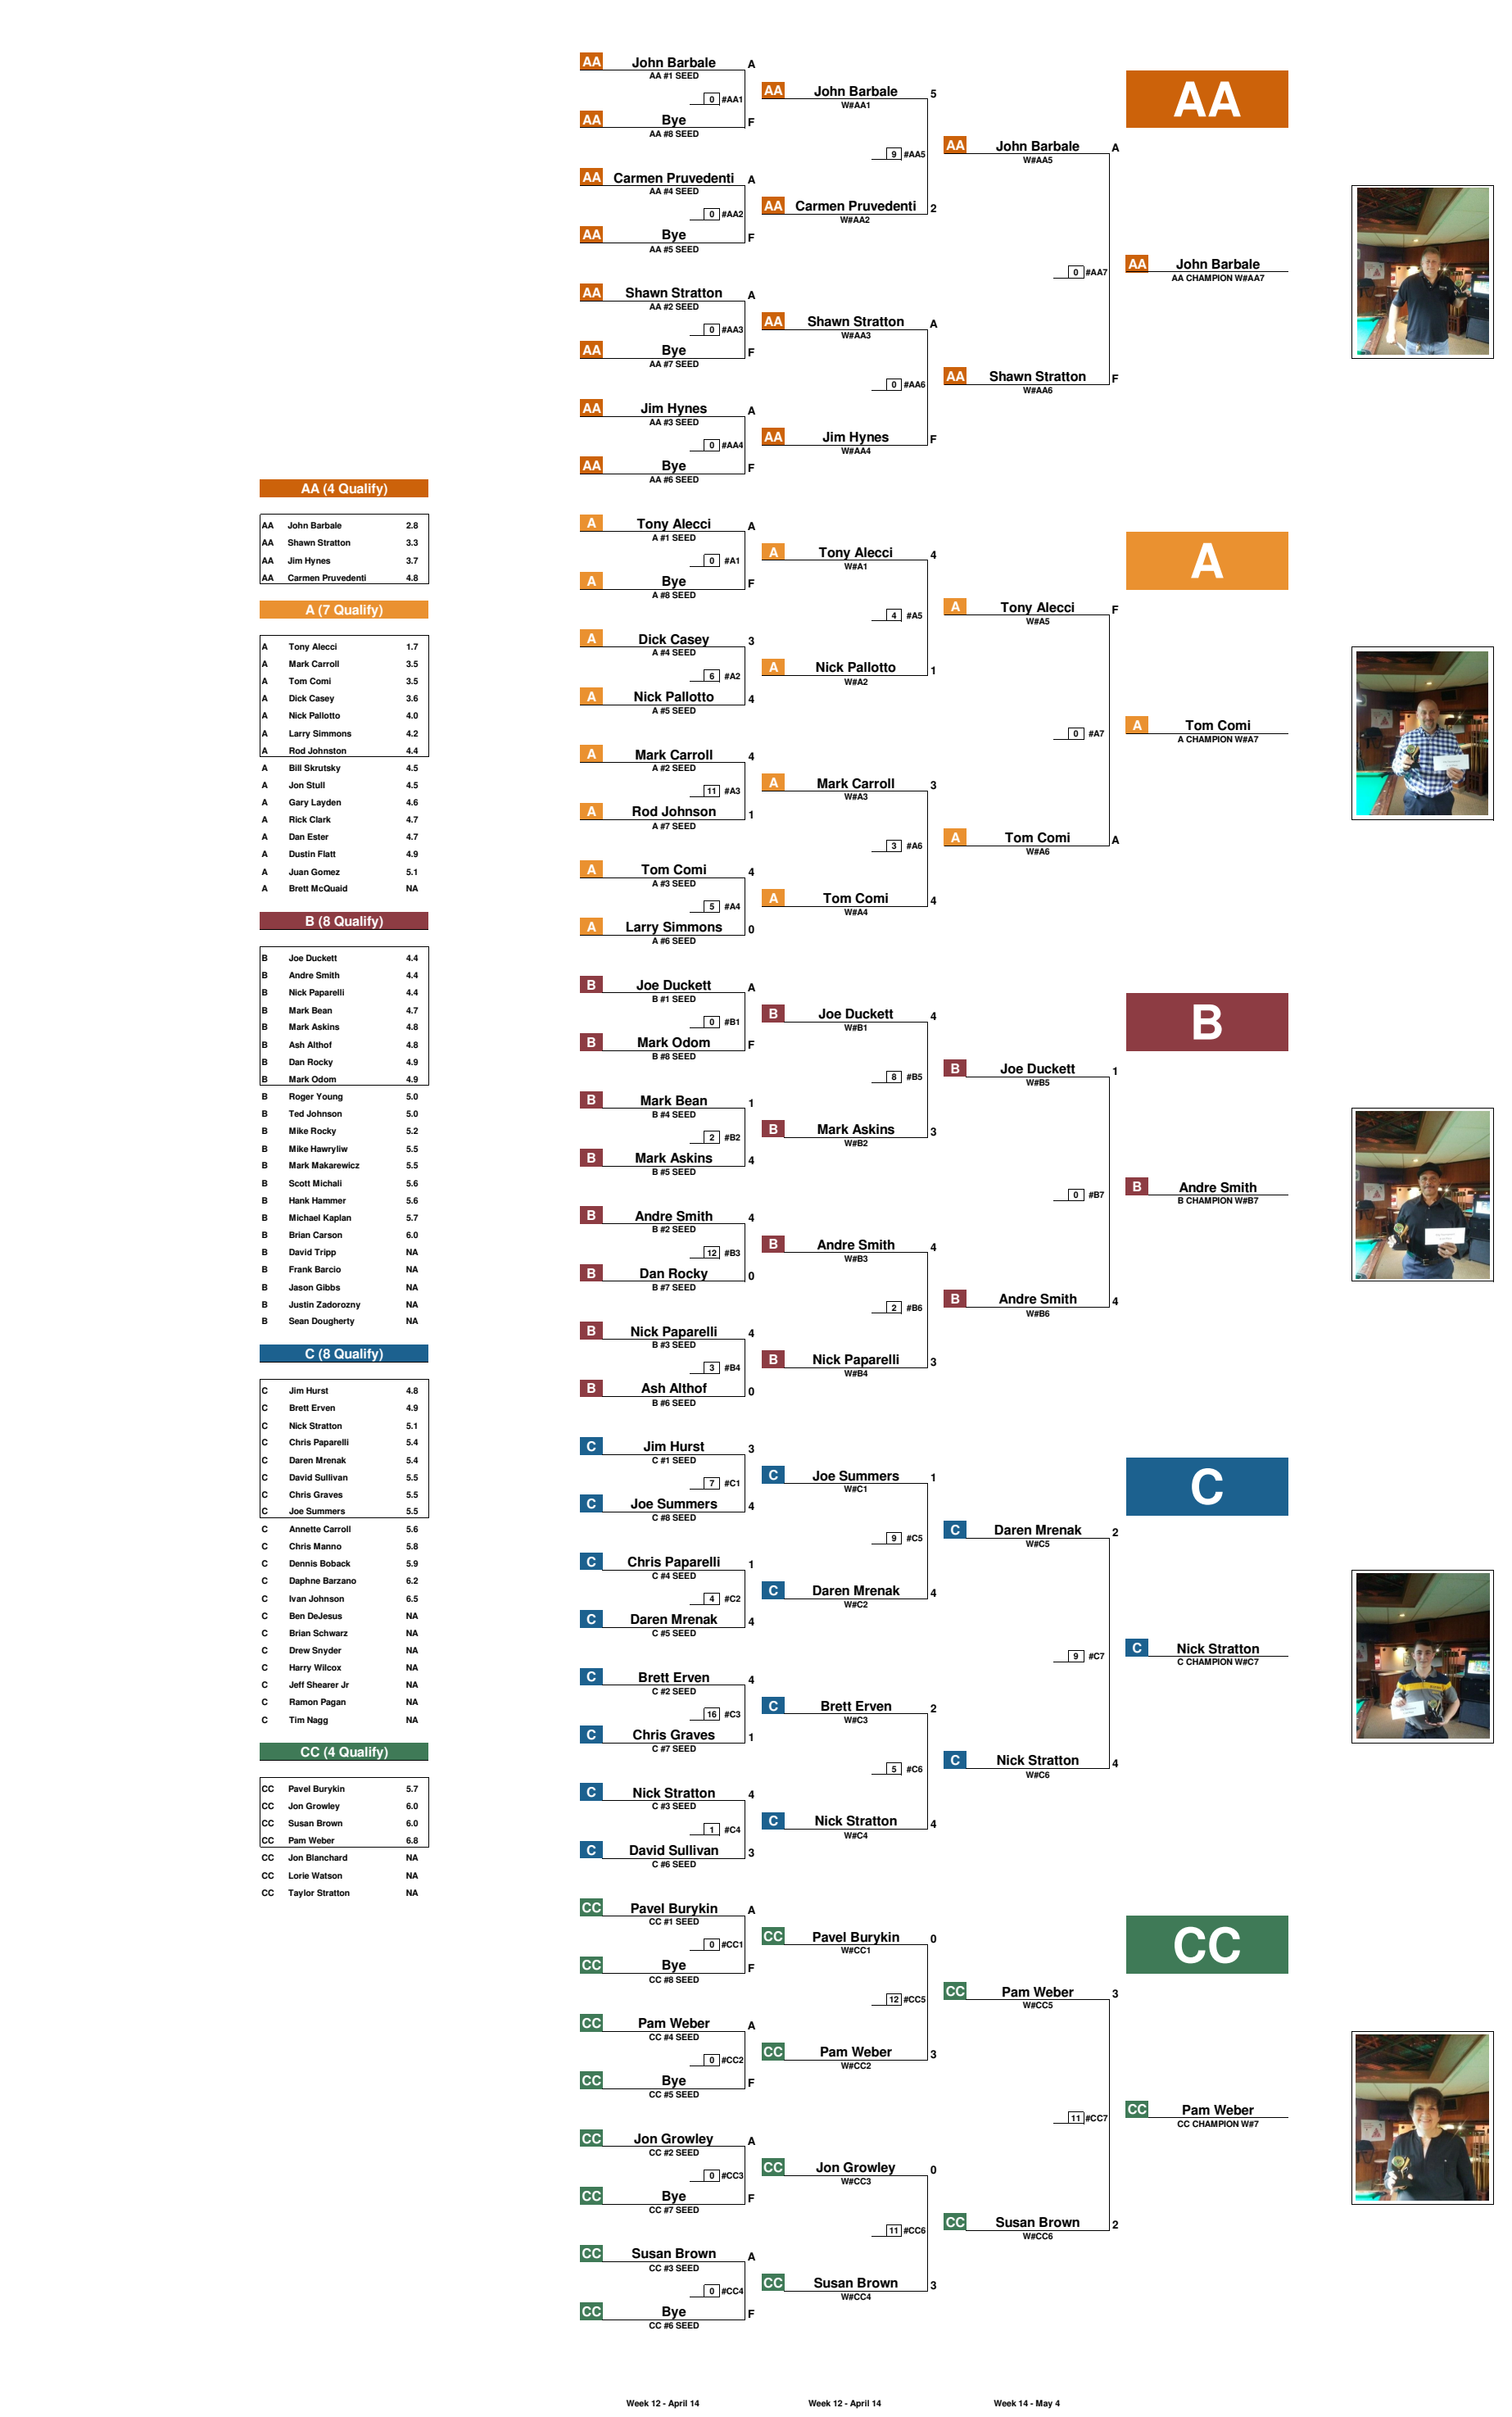

**NO LOSS
QUALIFYING BRACKETS
RACE TO 4**

**ONE LOSS
QUALIFYING BRACKETS
RACE TO 4**

**TWO LOSS
QUALIFYING BRACKETS
RACE TO 4**

**THREE LOSS
QUALIFYING BRACKETS
RACE TO 4**

**OVERALL CITY TOURNAMENT FINALS
CHAMPIONSHIP BRACKET
RACE TO 6**

**DIVISIONAL
CHAMPIONSHIP BRACKETS
RACE TO 5,4,4,4,3**

**2019 CITY OF ERIE POCKET BILLIARD TOURNAMENT
REGULATION TABLE, JANUARY 20TH**

SCHOFIELD EVENT™ 64 PLAYER QUALIFYING ROUNDS - QUADRUPLE ELIMINATION 16 PLAYER CHAMPIONSHIP ROUNDS - SINGLE ELIMINATION 4 PLAYER - 5 DIVISIONS - SUB TOURNAMENTS